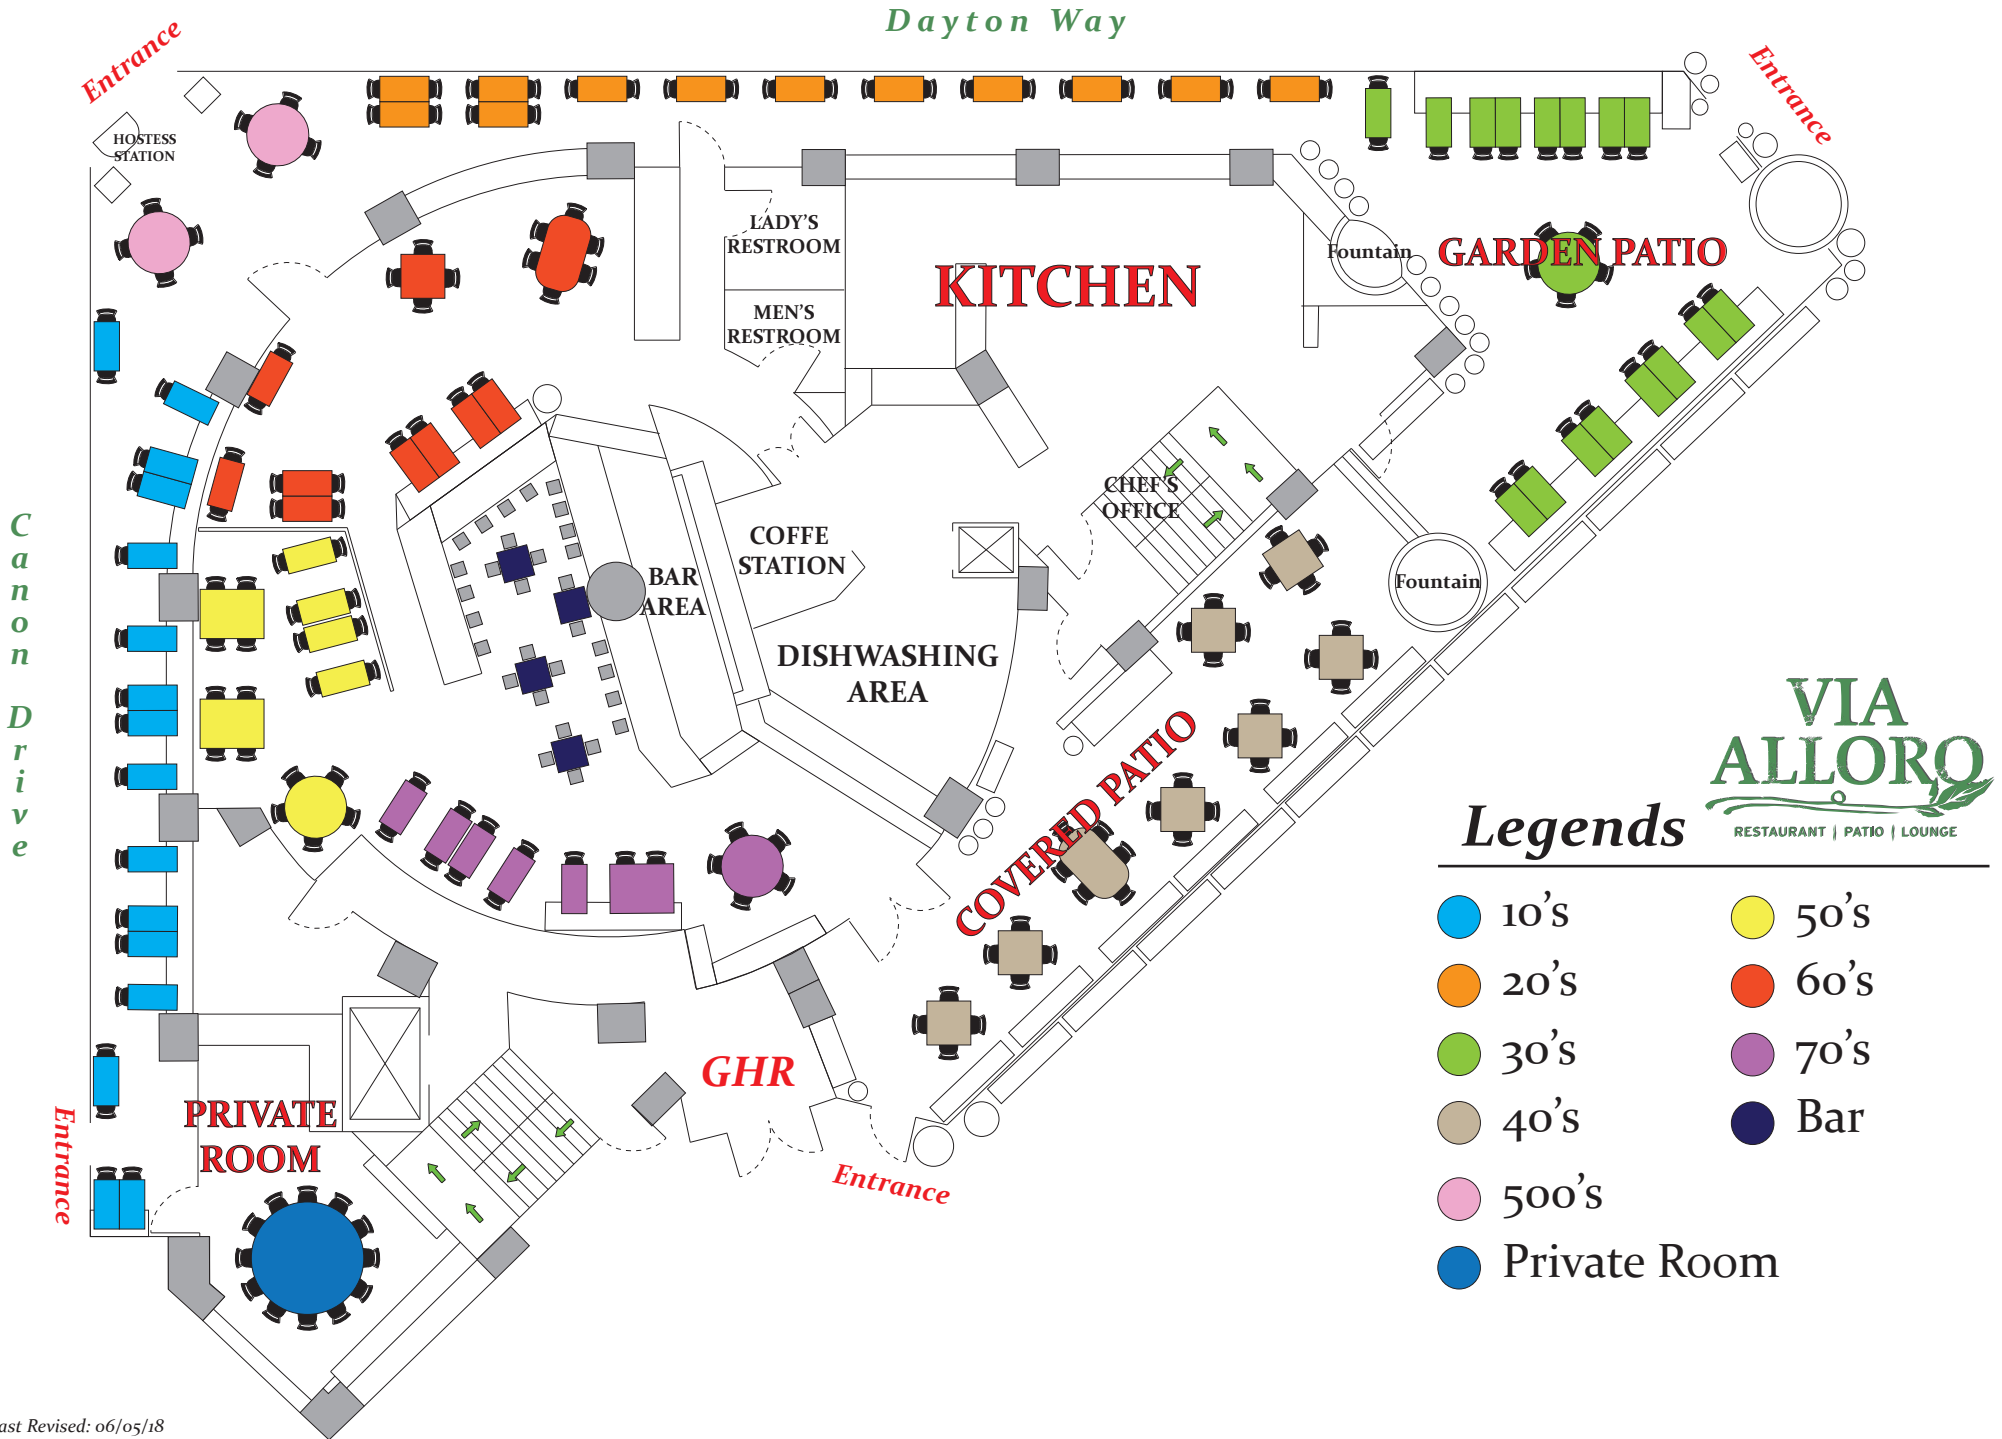

Restaurant Floor Map

Legends

- | | |
|--|--|
|  10's |  50's |
|  20's |  60's |
|  30's |  70's |
|  40's |  Bar |
|  500's | |
|  Private Room | |